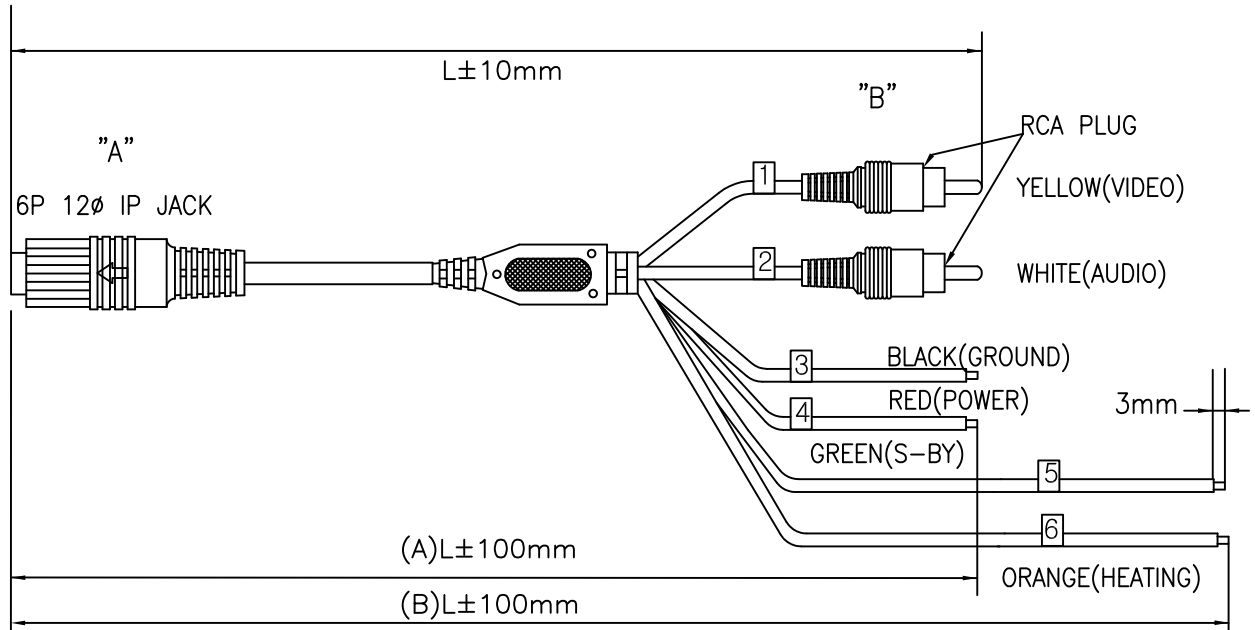

적용 MODEL IP CAMERA RCA ADAPTOR CABLE

NO.	REVISION	DATE
1		2012.07.10
2		

TABLE

1	YELLOW(VIDEO)	6	ORANGE(HEATING)
2	WHITE(AUDIO)	7	
3	BLACK(GROUND)	8	
4	RED(POWER)	9	
5	GREEN(S-BY)	10	

"A"	"A"				"B"
	PIN	WIRE COLOR	CONNECTION	WIRE SPEC	RCA&WRIE PIN
<p>PIN JACK FRONT VIEW</p>	1	RED	POWER 12V	UL1007 #26	RED(POWER)
	2	BLUE	AUDIO INPUT	UL1007 #26	RCA WHITE +
	3	WHITE	VIDEO INPUT	1P SHIELD 75ohm	RCA YELLOW +
	4	GREEN	HEATING +B	UL1007 #26	ORANGE
	5	YELLOW	NOR/MIR, TRIGGER	UL1007 #26	GREEN S-BY
	6	BLACK	POWER GND	SHIELD	BLACK(GROUND), RCA WHITE, YELLOW -

1	CABLE-DRN-031A#####	DRN-031A	300	1000	2000		CAMERA
NO.	CODE NO.	영업용 CABLE	L	A	B	C	REMARK
3RD ANGLE PROJECTION	UNIT	SCALE	MODEL NO.	-			
	mm	N/S	PART NAME	AUDIO/VIDEO ADAPTOR CABLE (6P M/DIN & 2P RCA PLUG + 4P )			
DESIGNED	CHECKED	APPROVED	DRAWING NO.				
2012.07.10			<b>CAMOS COMPANY LIMITED</b>				